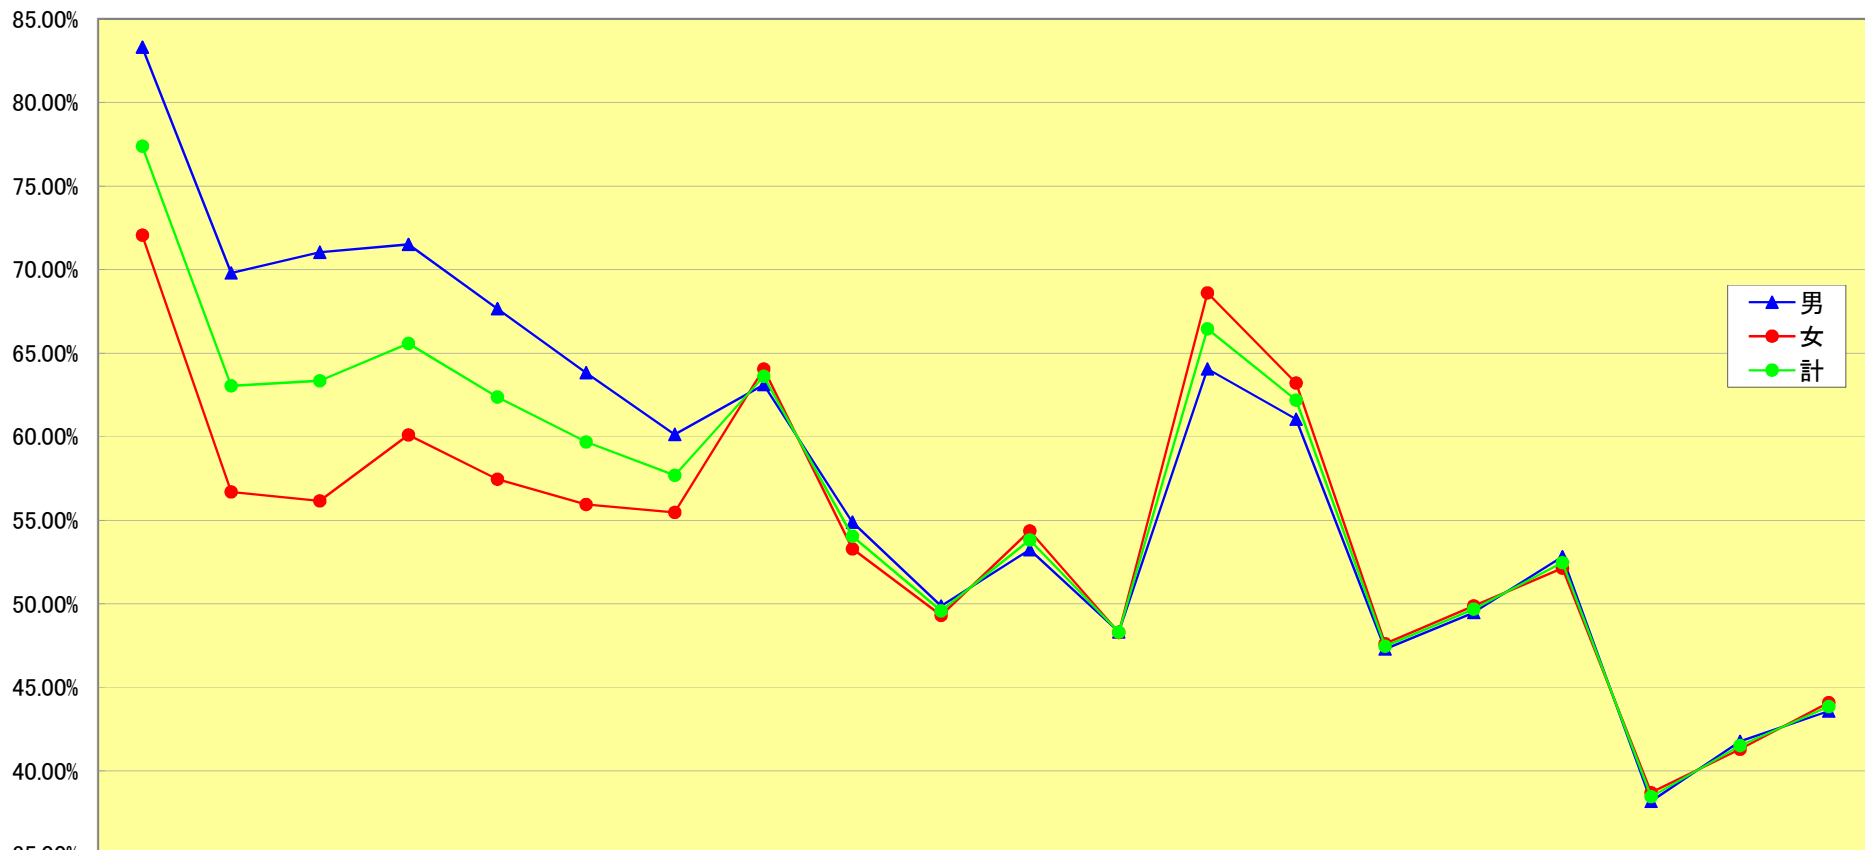

投票率(%)

### 青森県知事選挙の投票率の推移

	S22.4.5	S25.11.10	S29.11.5	S31.7.20	S35.7.1	S38.2.28	S42.2.26	S46.1.31	S50.2.2	S54.2.4	S58.2.6	S62.2.1	H3.2.3	H7.2.5	H11.1.31	H15.1.26	H15.6.29	H19.6.3	H23.6.5	H27.6.7
▲ 男	83.32%	69.79%	71.04%	71.51%	67.67%	63.83%	60.14%	63.11%	54.88%	49.86%	53.24%	48.32%	64.06%	61.05%	47.29%	49.47%	52.82%	38.18%	41.77%	43.58%
● 女	72.06%	56.70%	56.16%	60.11%	57.46%	55.94%	55.47%	64.06%	53.28%	49.31%	54.36%	48.29%	68.61%	63.21%	47.61%	49.88%	52.13%	38.70%	41.29%	44.09%
● 計	77.39%	63.04%	63.34%	65.58%	62.37%	59.69%	57.68%	63.61%	54.04%	49.57%	53.83%	48.30%	66.46%	62.19%	47.46%	49.68%	52.46%	38.45%	41.52%	43.85%